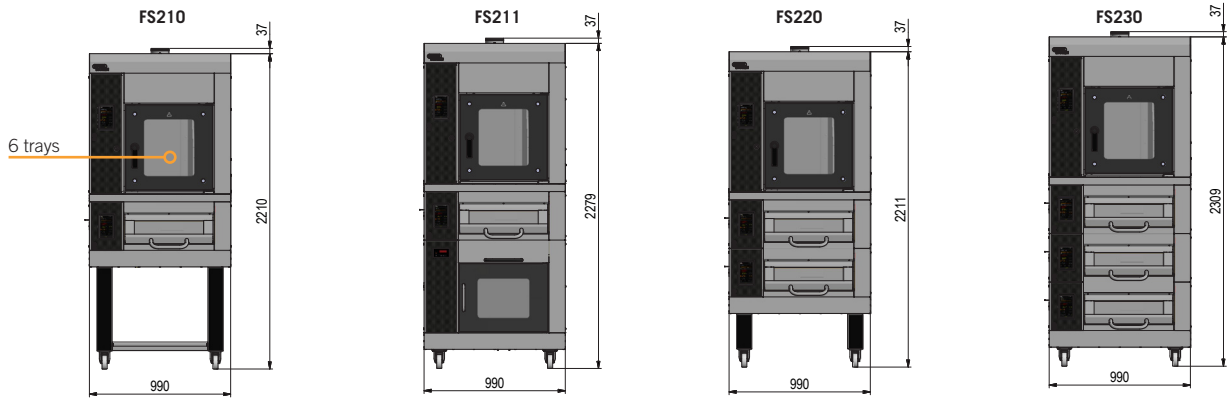

MEASUREMENTS FLEXISMART

	FS210	FS211	FS220
Max tray size	400 x 600	400 x 600	400 x 600
Max power supply	21.4 kW	22.9 kW	27.3 kW
Power oven/kW	15.5 kW*	15.5 kW*	15.5 kW*
Power deck/prover/kW ¹	5.0 kW	6.5 kW	10 kW

	FS230	FS310	FS320
Max tray size	400 x 600	400 x 600	400 x 600
Max Power supply	33.2 kW	28.9 kW	34.8 kW
Power oven/kW	15.5 kW*	23.0 kW**	23.0 kW**
Power deck/prover/kW ¹	15 kW	5.0 kW	10 kW

* Standard 15.5 kW / Option 11.7 kW

** Standard 23 kW / Option 19.2 kW

¹ Without steam.

Depth 1190 mm.
Trays are not included.