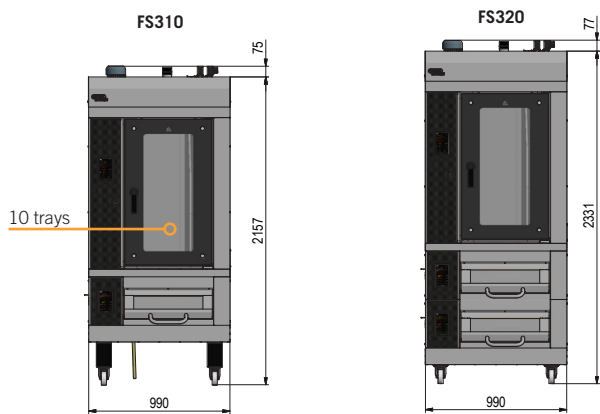

MEASUREMENTS FLEXISMART

	FS210	FS211	FS220
Max tray size	400 x 600	400 x 600	400 x 600
Max power supply	21.4 kW	22.9 kW	27.3 kW
Power oven/kW	15.5 kW*	15.5 kW*	15.5 kW*
Power deck/prover/kW ¹	5.0 kW	6.5 kW	10 kW

	FS230	FS310	FS320
Max tray size	400 x 600	400 x 600	400 x 600
Max Power supply	33.2 kW	28.9 kW	34.8 kW
Power oven/kW	15.5 kW*	23.0 kW**	23.0 kW**
Power deck/prover/kW ¹	15 kW	5.0 kW	10 kW

* Standard 15.5 kW / Option 11.7 kW

** Standard 23 kW / Option 19.2 kW

¹ Without steam.

Depth 1190 mm.
Trays are not included.