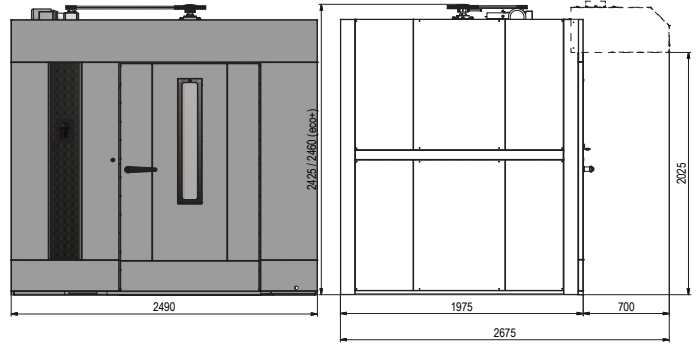

MEASUREMENTS V-SERIES

External:

V30, V31, V32

V50, V51, V52

V40, V41, V42

* Inches: 18" x 30".

** Standard on V50, V51, V52

¹ Not available with Heavy Duty platform.

² Not available with Rotating platform.

MEASUREMENTS, INTERNAL

	V30 V31 V32	V40 V41 V42	V50 V51 V52
Max tray size:	600 x 800 mm	2 x 457 x 762 mm*	2 x 600 x 800 mm
Max rack diagonally:	1050 mm	1300 mm	1560 mm
Max rack height:			
– platform	1815 mm	1815 mm	1815 mm
– hook	1880 mm	1880 mm	–