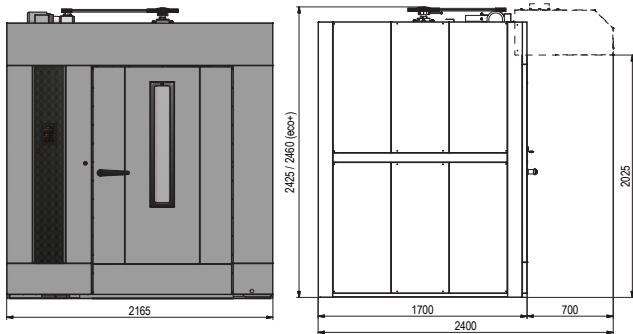

MEASUREMENTS V-SERIES

External:

V30, V31, V32

V50, V51, V52

V40, V41, V42

* Inches: 18" x 30".

** Standard on V50, V51, V52

¹ Not available with Heavy Duty platform.

² Not available with Rotating platform.

MEASUREMENTS, INTERNAL

	V30 V31 V32	V40 V41 V42	V50 V51 V52
Max tray size:	600 x 800 mm	2 x 457 x 762 mm*	2 x 600 x 800 mm
Max rack diagonally:	1050 mm	1300 mm	1560 mm
Max rack height:			
– platform	1815 mm	1815 mm	1815 mm
– hook	1880 mm	1880 mm	–