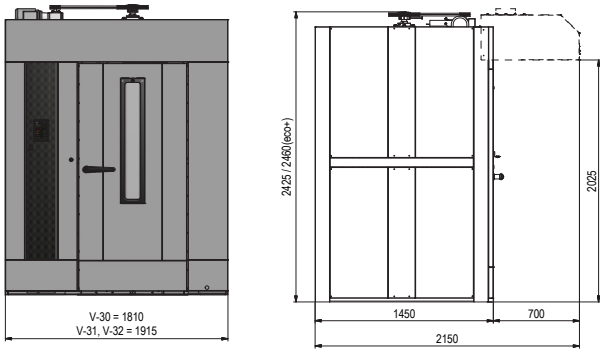

MEASUREMENTS V-SERIES

External:

V30, V31, V32

V50, V51, V52

V40, V41, V42

* Inches: 18" x 30".

** Standard on V50, V51, V52

¹ Not available with Heavy Duty platform.

² Not available with Rotating platform.

MEASUREMENTS, INTERNAL

	V30 V31 V32	V40 V41 V42	V50 V51 V52
Max tray size:	600 x 800 mm	2 x 457 x 762 mm*	2 x 600 x 800 mm
Max rack diagonally:	1050 mm	1300 mm	1560 mm
Max rack height:			
– platform	1815 mm	1815 mm	1815 mm
– hook	1880 mm	1880 mm	–