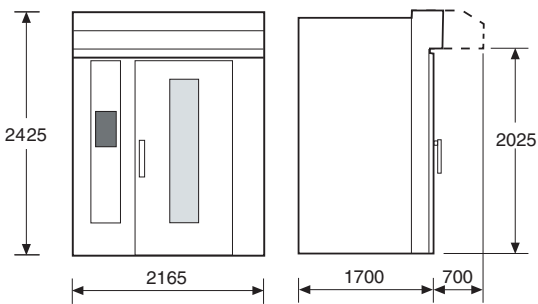

V-SERIES

MEASUREMENTS, INTERNAL

	V30 V31 V32	V40 V41 V42	V50 V51 V52
Max tray size:	600 x 800 mm	2 x 457 x 762 mm	2 x 600 x 800 mm
Max rack diagonal:	1050 mm	1300 mm	1580 mm
Max rack height:			
– platform	1815 mm	1815 mm	1815 mm
– hook	1880 mm	1880 mm	–

MEASUREMENTS, EXTERNAL

V30, V31, V32

V40, V41, V42

V50, V51, V52