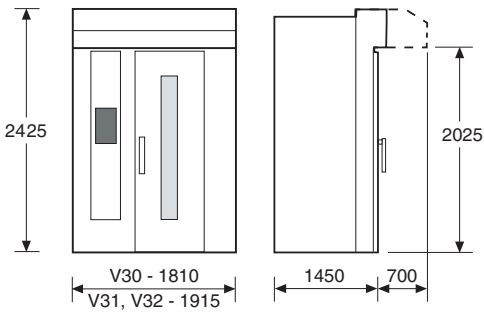

V-SERIES

MEASUREMENTS, INTERNAL

	V30 V31 V32	V40 V41 V42	V50 V51 V52
Max tray size:	600 x 800 mm	2 x 457 x 762 mm	2 x 600 x 800 mm
Max rack diagonal:	1050 mm	1300 mm	1580 mm
Max rack height:			
– platform	1815 mm	1815 mm	1815 mm
– hook	1880 mm	1880 mm	–

MEASUREMENTS, EXTERNAL

V30, V31, V32

V40, V41, V42

V50, V51, V52